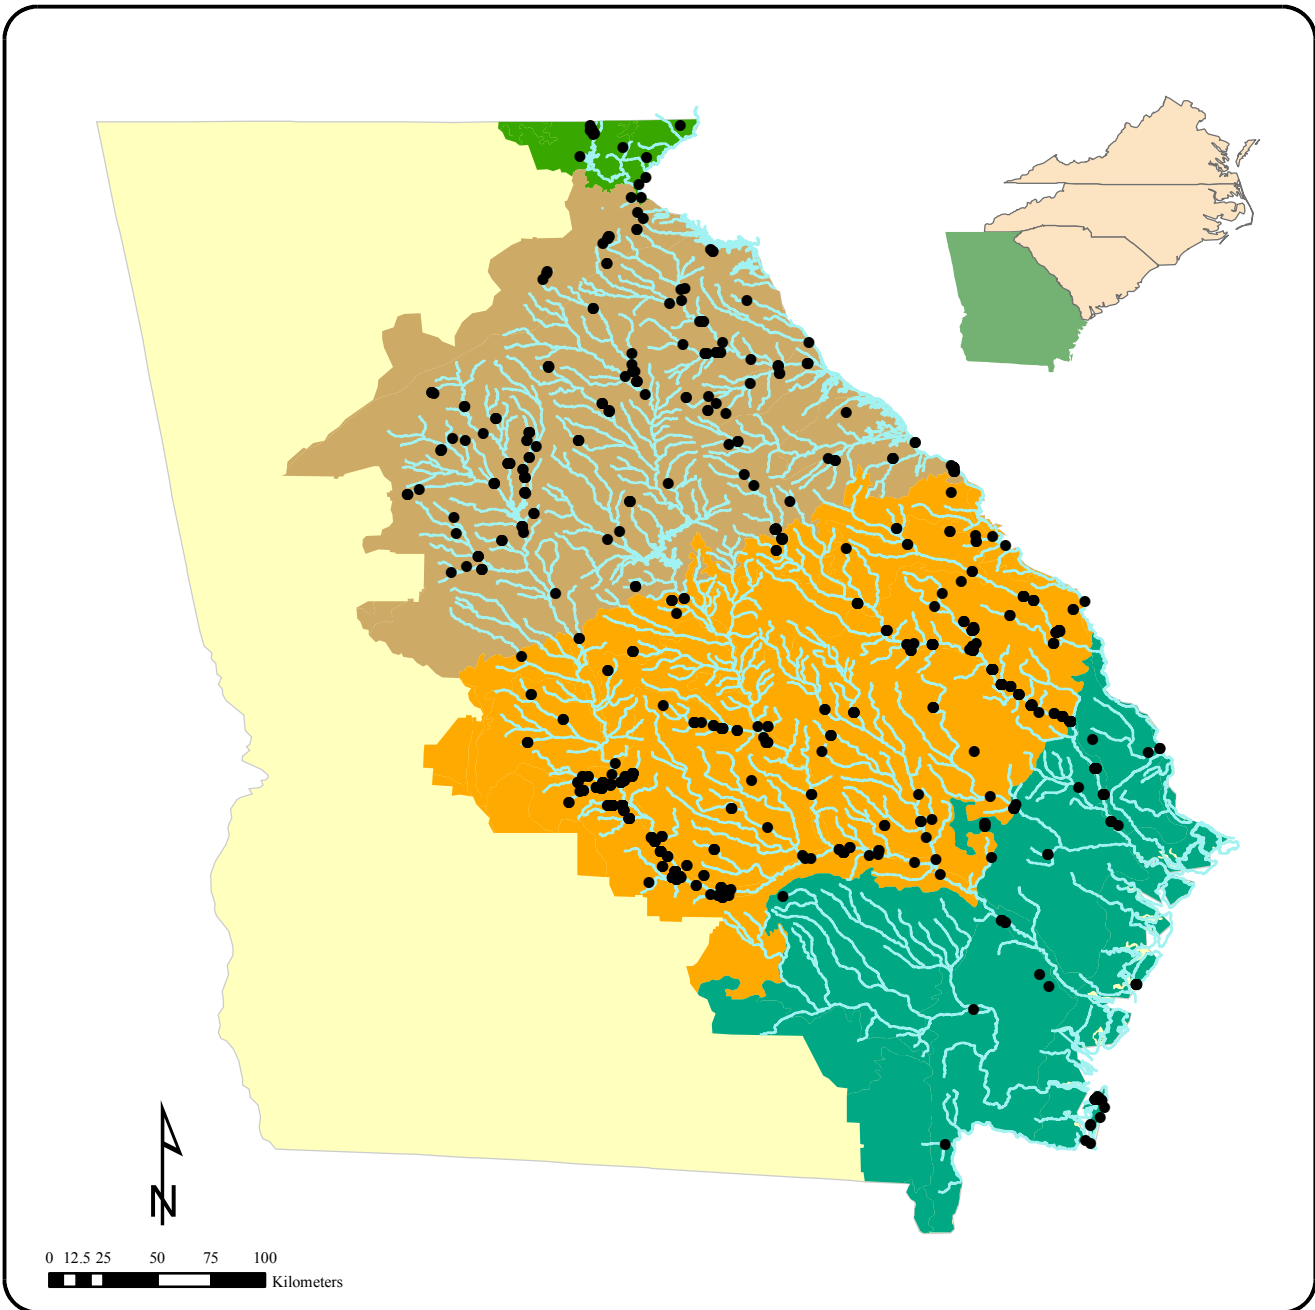

All Snail Collection Locations in Georgia's Atlantic Drainages

Legend

- | | |
|---|---|
| <ul style="list-style-type: none"> ● Snail Collection Sites — Atlantic Drainage | <h4>Atlantic Drainage Ecoregions</h4> <ul style="list-style-type: none"> Blue Ridge Piedmont Southeastern Plains Southern Coastal Plain Non-Atlantic Drainage Area |
|---|---|

Date Sources:

Snail Localities: The Freshwater Gastropods of Georgia, Robert T. Dillon, Jr., Will K. Reeves, and Timothy W. Stewart, <http://www.cofc.edu/~fwgna/FWGGA>

Ecoregions: U.S. Environmental Protection Agency 2003, Level III Ecoregions of the Continental United States, Map M-1 (revision of Omernik, 1987); U.S. Environmental Protection Agency, National Health and Environmental Effects Research Laboratory, Corvallis, OR; <ftp://ftp.epa.gov/wed/ecoregions/ga/>

Hydrology U.S. EPA Reach File Version 1.0 (RF1) for the Conterminous United States, <http://www.epa.gov/nsdi/projects/rf1.htm>

GIS Consultant: James D. Florian, Jr. Ph.D.