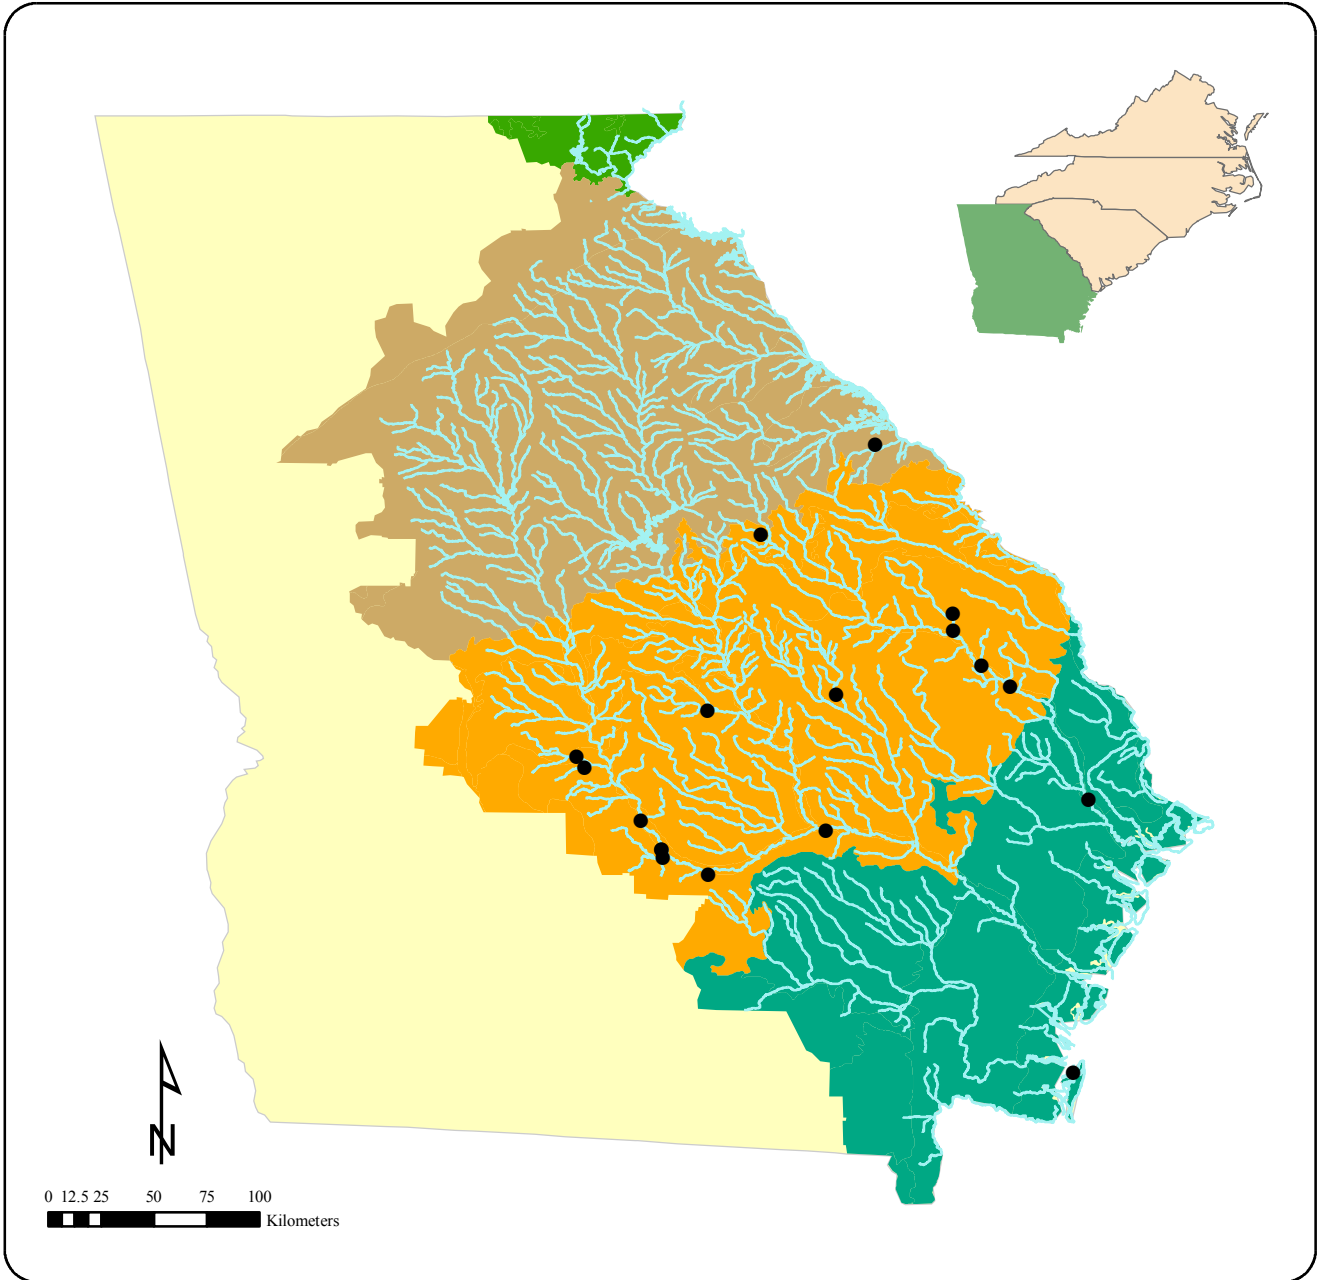

# Georgia Distribution of *Laevapex fuscus*

### Species

*Laevapex fuscus*

### Atlantic Drainage Ecoregions

Blue Ridge

Piedmont

Southeastern Plains

Southern Coastal Plain

Non-Atlantic Drainage Area

### Date Sources:

Snail Localities: The Freshwater Gastropods of Georgia, Robert T. Dillon, Jr., Will K. Reeves, and Timothy W. Stewart, <http://www.cofc.edu/~fwgna/FWGGA>

Ecoregions: U.S. Environmental Protection Agency 2003, Level III Ecoregions of the Continental United States, Map M-1 (revision of Omernik, 1987); U.S. Environmental Protection Agency,